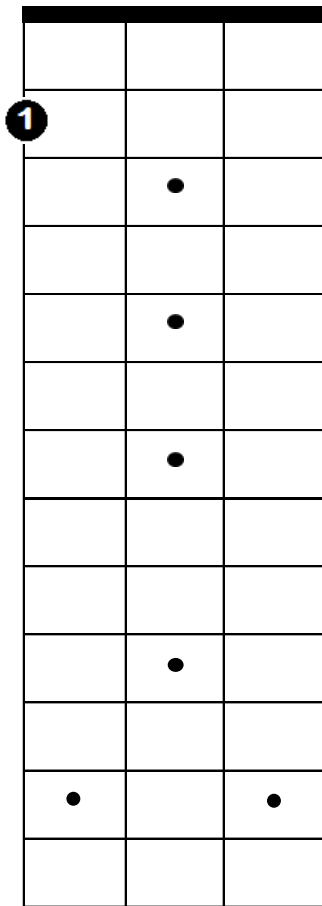

Cluck Ol' Chords

A

D add 9

E

Taught by Nate Lee at

Nashville Mandolin Camp, Fall 2016

www.TheNateLee.com