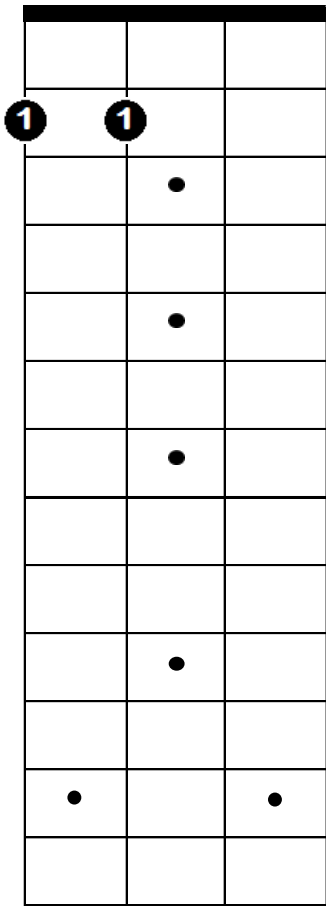

Cluck Ol' Chords

A

D add 9

E

Taught by Nate Lee at

Nashville Mandolin Camp, Fall 2016

www.TheNateLee.com