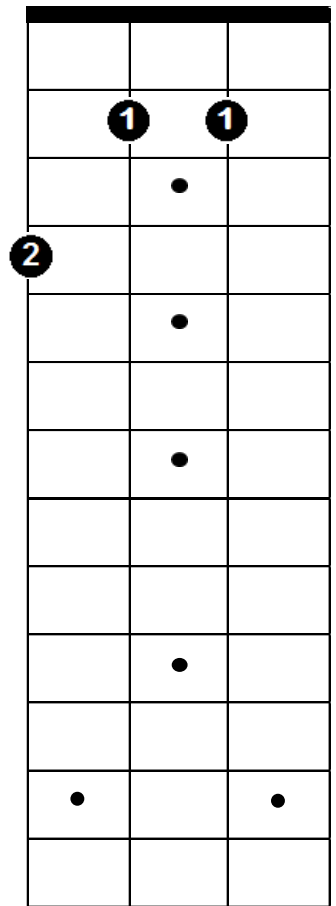

Cluck Ol' Chords

A

D add 9

E

Taught by Nate Lee at

Nashville Mandolin Camp, Fall 2016

www.TheNateLee.com